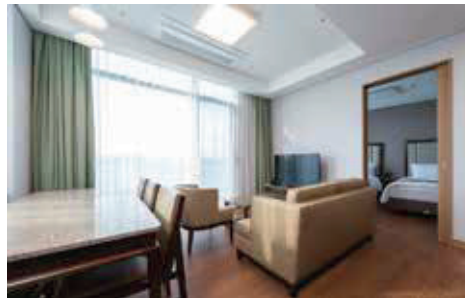

Prime Noble

16 rooms
Location : 11F ~ 18F
Size : 35평형대
View : Harbor