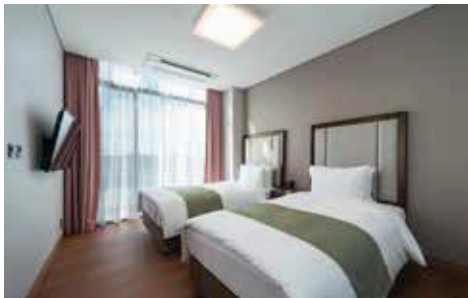

## Family Standard

24 rooms  
Location : 3F ~ 18F  
Size : 24평형대  
View : Harbor

## Prime Noble

16 rooms  
Location : 11F ~ 18F  
Size : 35평형대  
View : Harbor

## King Noble

8 rooms  
Location : 11F ~ 18F  
Size : 38평형대  
View : Ocean