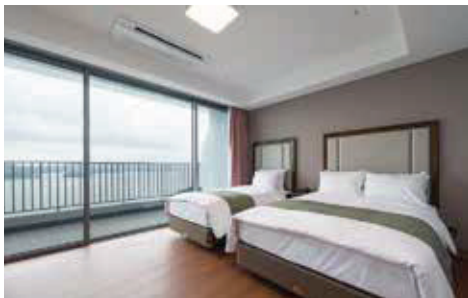

## Family Standard

24 rooms  
Location : 3F ~ 18F  
Size : 24평형대  
View : Harbor

## Prime Noble

16 rooms  
Location : 11F ~ 18F  
Size : 35평형대  
View : Harbor

## King Noble

8 rooms  
Location : 11F ~ 18F  
Size : 38평형대  
View : Ocean